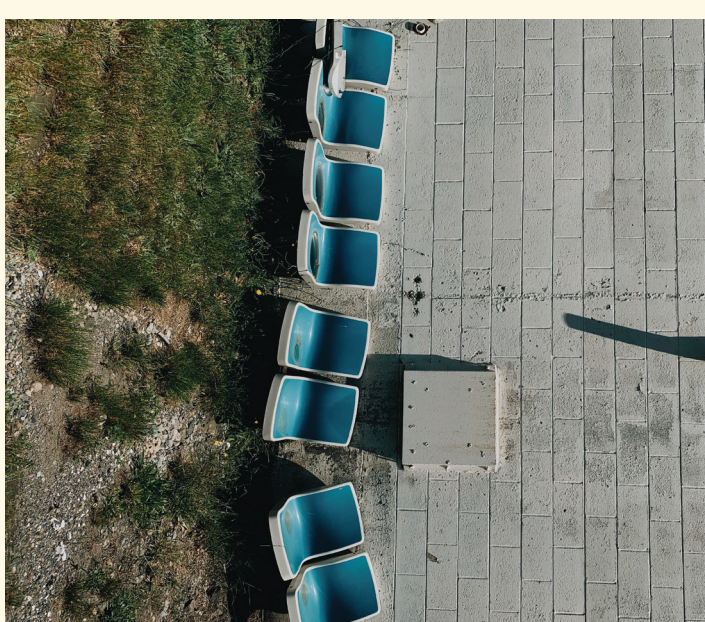

Scale it down a bit.....?;