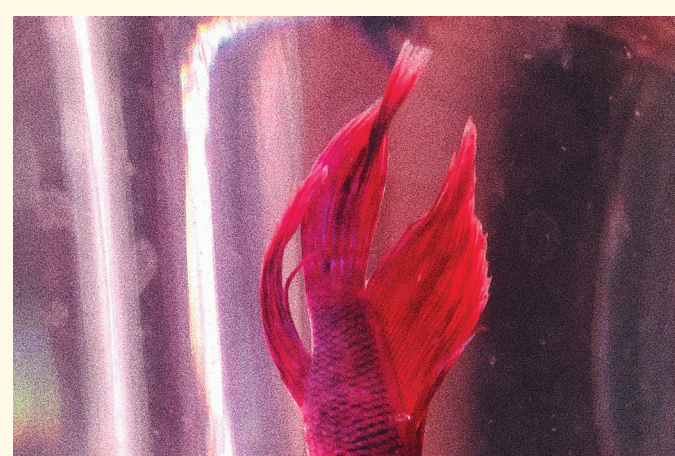

STORM blue

PART I  
A JOURNEY OF COLOR  
CAPTURED BY IMAGES.

# LIVING HUES

Laura Desautlers

Plummy shades of violet  
Electric neon red  
warm, hot, fire, majestic

NEON cuts through  
the black with bent  
illuminated tubes