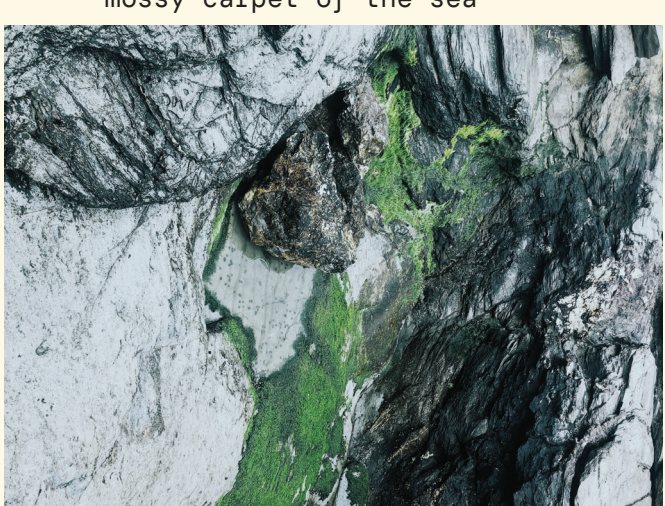

Royal dark sumptuous  
Indigo cuts through like  
VELVET

Indigo CHILDREN

GREEN/vert  
AQUA/ blue

Seaweed/ Underwater forests  
feed Small Fish  
Empty benches wait  
for no one

Scale it down a bit.....?;

mossy carpet of the sea

STORM blue

PART I  
A JOURNEY OF COLOR  
CAPTURED BY IMAGES.

# LIVING HUES

Laura Desautlers

Plummy shades of violet  
Electric neon red  
warm, hot, fire, majestic

NEON cuts through  
the black with bent  
illuminated tubes